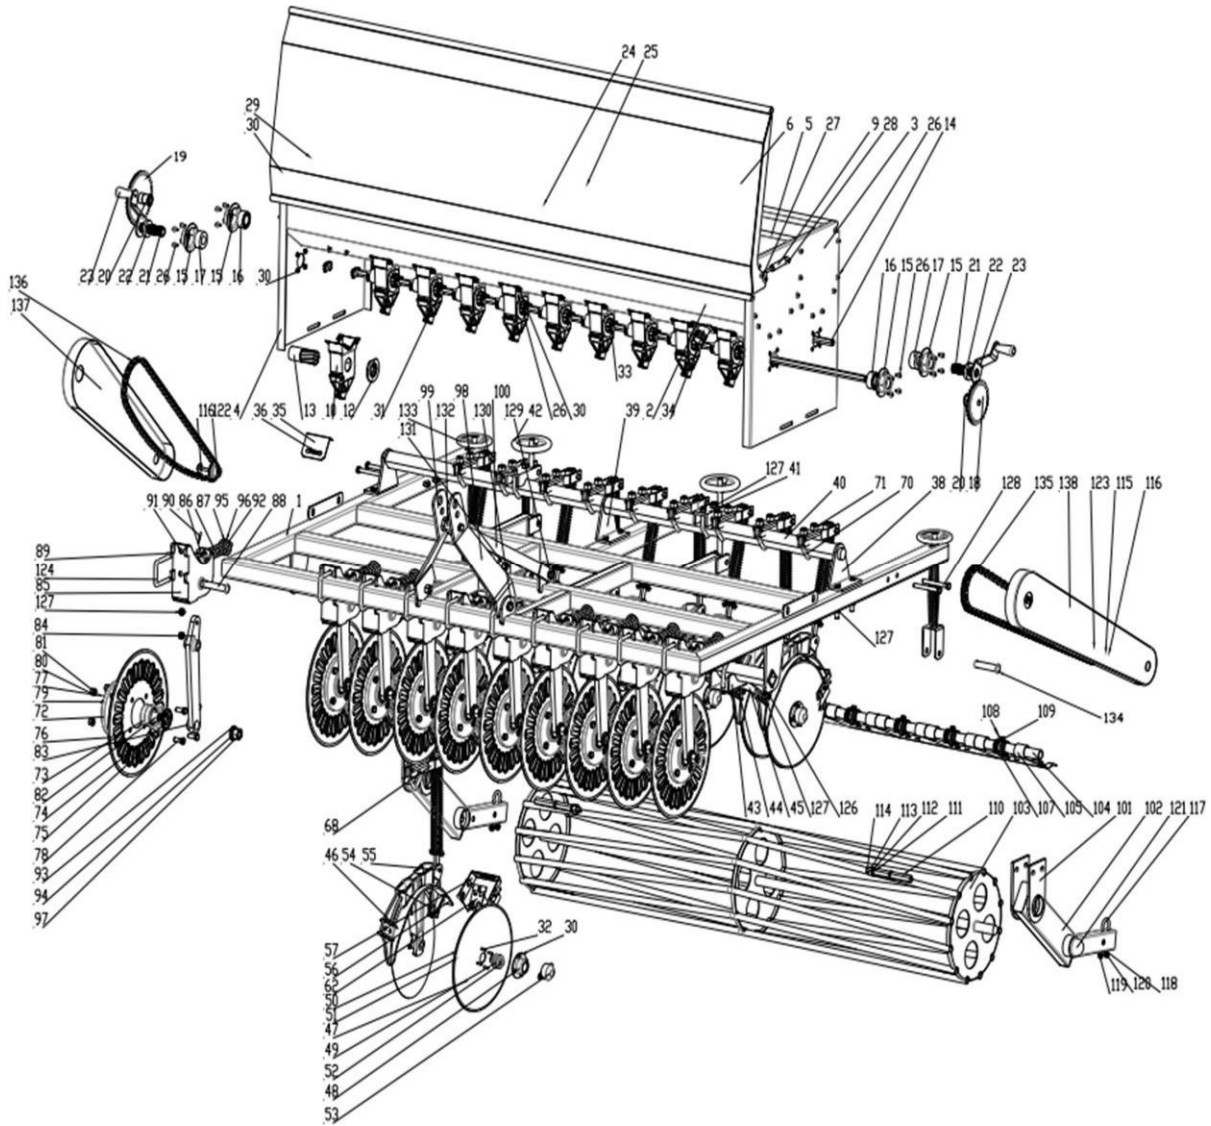

BULLY Mini-Till Seeder

NTD140 & 198 Mini-Till Seeder

Ref	Part #	Description	Qty
47	SA6004	Disc	20
48	SA6005	Disc Bearing Support	20
49	SA6008	Bearing Hub Assembly	40
53	SA6009	End Cap	20
57	DL6007	External Scraper Kit	10
62	SA6006	Internal Scraper Kit	10
68	SA7002	Disc Spring- Support assembly	10
70	SA7003	V-Bolt- M12 x 1.75	22
71	SA7004	Top Coulter Support Bracket- Left	10
71	SA7005	Top Coulter Support Bracket- Right	10
72	SA8003	Coulter Bearing Housing	10
84	SA8000	Coulter Support Arm	10
85	SA8001	Coulter Support Bracket	10
86	SA8005	Coulter Spring Arm	10
87	SA8004	Coulter Spring	10
	LNM1620	Self-Locking Nut- M16 x 2.0	10
98	SA4002-55-L	A-Frame for BULLY NTD140	1
98	SA4002-78-L	A-Frame for BULLY NTD198	1
99	SA4002-55-R	A-Frame for BULLY NTD140	1
98	SA4002-78-R	A-Frame for BULLY NTD198	1
100	SA4003	A Frame- Support (Back)	2
101	DL8003	Bracket - Roller Arm	4
102	DL8008	Roller Arm	2
103	SA9001-55	Drive Roller - BULLY NTD140	1
103	SA9001-78	Drive Roller - BULLY NTD198	1
104	SA9006-55	Scraperboard Rod - BULLY NTD140	1
104	SA9006-78	Scraperboard Rod - BULLY NTD198	1
105	DL11011	Spring-Loaded Scraperboard Assy.	9
107	BM0812550	Bolt- M8 x 1.25 x 50	9
108	FW08	Flat Washer- M8	18
110	DL8005	Small Sprocket Shaft	2
116	BM0812540	Bolt- M8 x 1.25 x 40	2
117	DL11013	U Bolt	2
121	DL10012	Dust Roller Cap	2
122	DL3005A	Drive Sprocket Z12	1
123	DL5005B	Drive Sprocket Z11	1
124	SA8006	U Bolt	10
126	BM121535	Bolt- M12 x 1.5 x35	20
127	NM1215	Nut- M12 x 1.5	74
128	BM1215100	Bolt- M12 x 1.5 x100	10