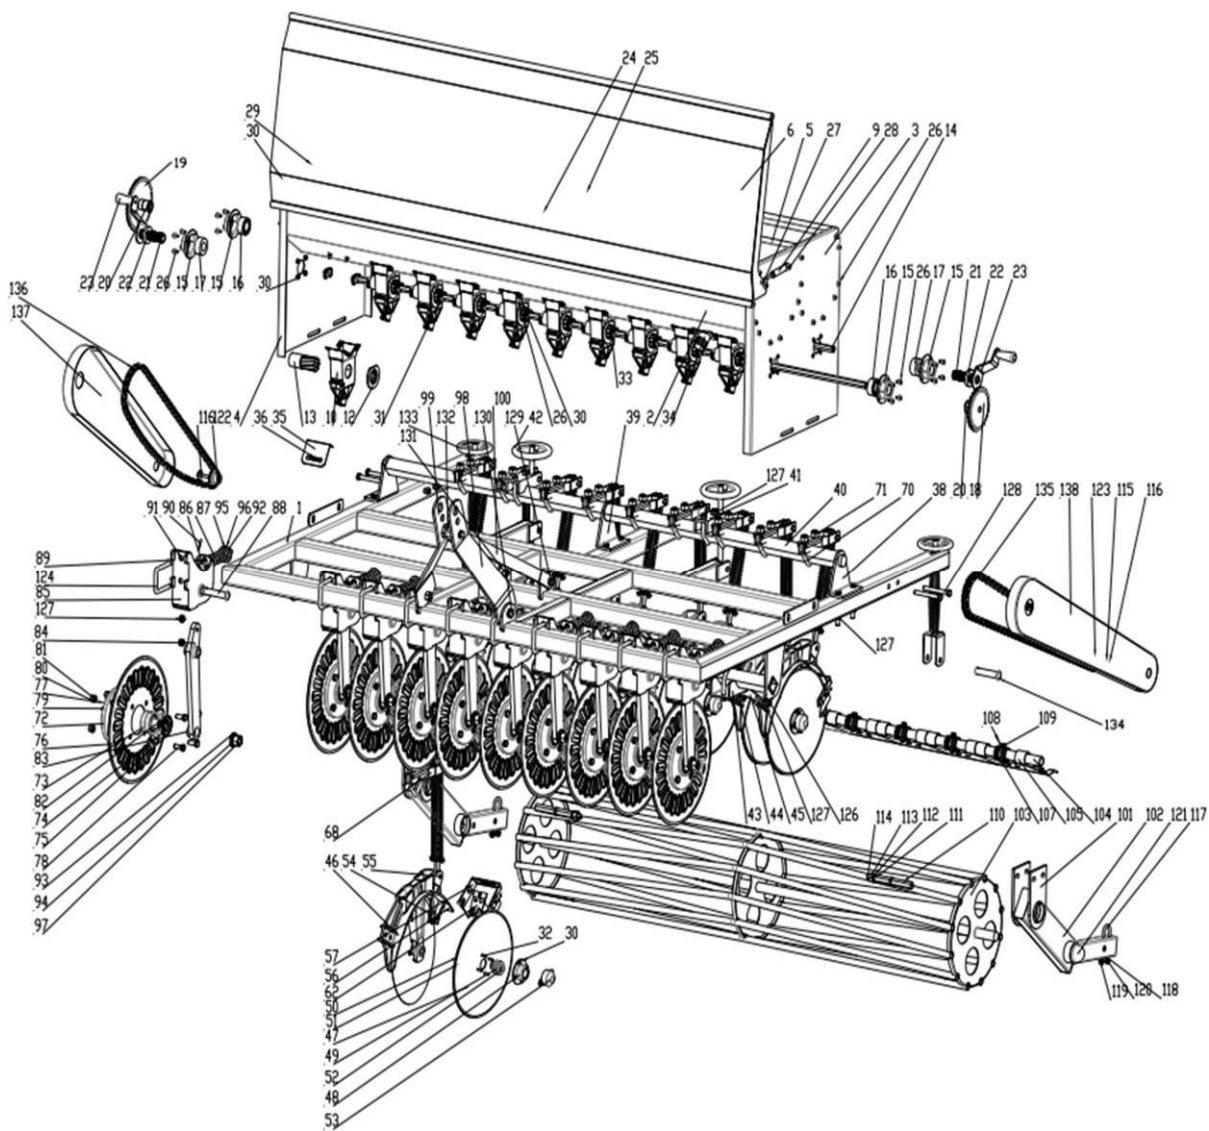

BULLY Mini-Till Seeder

NTD140 & 198 Mini-Till Seeder

Ref	Part #	Description	Qty
1	SA4001-55	Frame for BULLY NTD140	1
	SA4001-78	Frame for BULLY NTD198	1
2	SA1003-55	Hopper for BULLY NTD140	1
	SA1003-78	Hopper for BULLY NTD198	1
6	SA1001-55	Hopper Lid for SAYA-55	1
	SA1001-78	Hopper Lid for SAYA-78	1
9	DL5003	Lid Piston	2
13	DL7001-L	Seed cup Distribution Box- Large Seed	10
	DL7001-S	Seed cup Distribution Box- Small Seed	10
14	SA10001-55	Hex Seed box Shaft for BULLY NTD140	2
	SA10001-78	Hex Seed box Shaft for SAYA-78	2
15	DL1005	Bearing for Assembly Drive Shaft	4
16	B305222	Bearing- B305222	2
18	DL2006	Drive Sprocket Z26	1
19	DL2003	Drive Sprocket Z40	1
23	SA2005	Handle Assy	2
	SA2005K	Knob for locking Handle Adjustment	2
26	BM061012	Bolt- M6 x 1.0 x 12	131
27	BM061016	Bolt- M6 x 1.0 x 16	2
28	BM0812535	Bolt- M8 x 1.25 x 35	4
29	LN08125	Lock Nut- M8 x 1.25	4
30	LN0610	Lock Nut- M6 x 1.0	252
31	DL7002	Seed Cup Funnel	84
32	BM061020	Bolt- M6 x 1.0 x 20	164
33	DL7005	Pointer	84
34	DL1006	Cleanout Spout	2
35	DL7004A	Right to Left	1
	DL7004B	(Front) Left to Right (Rear)	1
38	SA5001	Torsion Lateral Bracket	2
39	SA5002	Torsion Bar Center Support	1
40	SA5000-55	Torsion Bar for BULLY NTD140	1
	SA5000-78	Torsion Bar for BULLY NTD198	1
41	SA5003	Torsion Bar Clamp Bracket	2
44	SA6001	Disc Support Bracket Long (15 1/4")	5
45	SA6002	Disc Support Bracket Short (9 3/4")	5
46	SA6003/A	Disc Support- V-Bolt M12 x 1.75	10
	FW12	Flat Washer- M12	20
	LW12	Lock Washer- M12	20
	NM12175	Nut- M12 x 1.75	20
47	SA6004	Disc	20
48	SA6005	Disc Bearing Support	20
49	SA6008	Bearing Hub Assembly	40
53	SA6009	End Cap	20