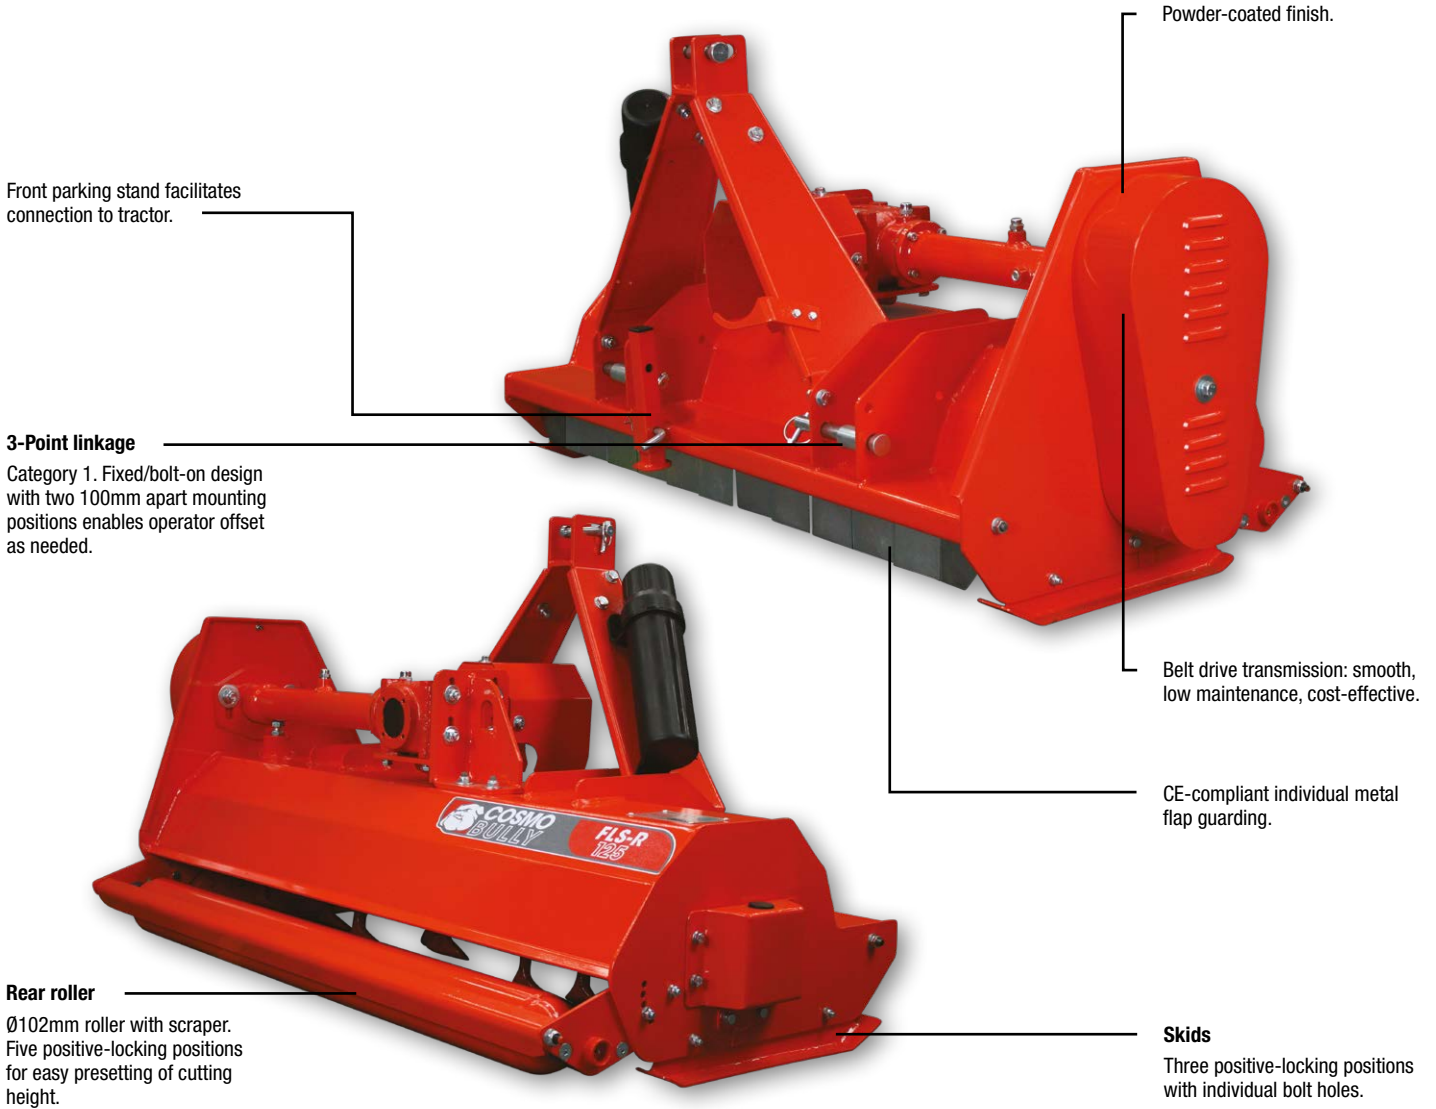

# FLS-R Series Flail Mower

The BULLY FLS-R Series Flail Mowers are designed for hobby farmers with compact and subcompact tractors, ranging from 15 to 30hp. Equipped with a gearbox that incorporates a freewheel, these mowers produce a high rotor speed of 2,600rpm, resulting in a superior cut on lawns, parklands and smallholding farms.

The BULLY FLS-R Series Mower is the perfect choice for mulch-mowing applications with smaller debris. It efficiently handles sticks and twigs less than 10mm in diameter, making it ideal for achieving a clean and precise mulching result.

Code	TFLS-R105	TFLS-R125	TFLS-R145
Size reference	1.05m   3'6"   41"	1.25m   4'1"   49"	1.45m   4'9"   57"
Belts	Three (3) XPA type		
Gearbox	30hp, 540rpm with freewheel		
PTO shaft	Series 4		
Rotor swing dia. (mm)	280		
Rotor diameter (mm)	76		
Rotor speed (rpm)	2600		
Type of flail	Hammer standard   'Y' blades on request		
No. of flails	18   36	20   40	24   48
Overall width (mm)	1230	1430	1630
Working width (mm)	1050	1250	1450
Cutting height (mm)	15 - 45		
Tractor range (hp)	15 - 30   12.5 - 25 @ PTO	20 - 30   17 - 25 @ PTO	25 - 30   21 - 25 @ PTO
Weight (kg)	158	170	182