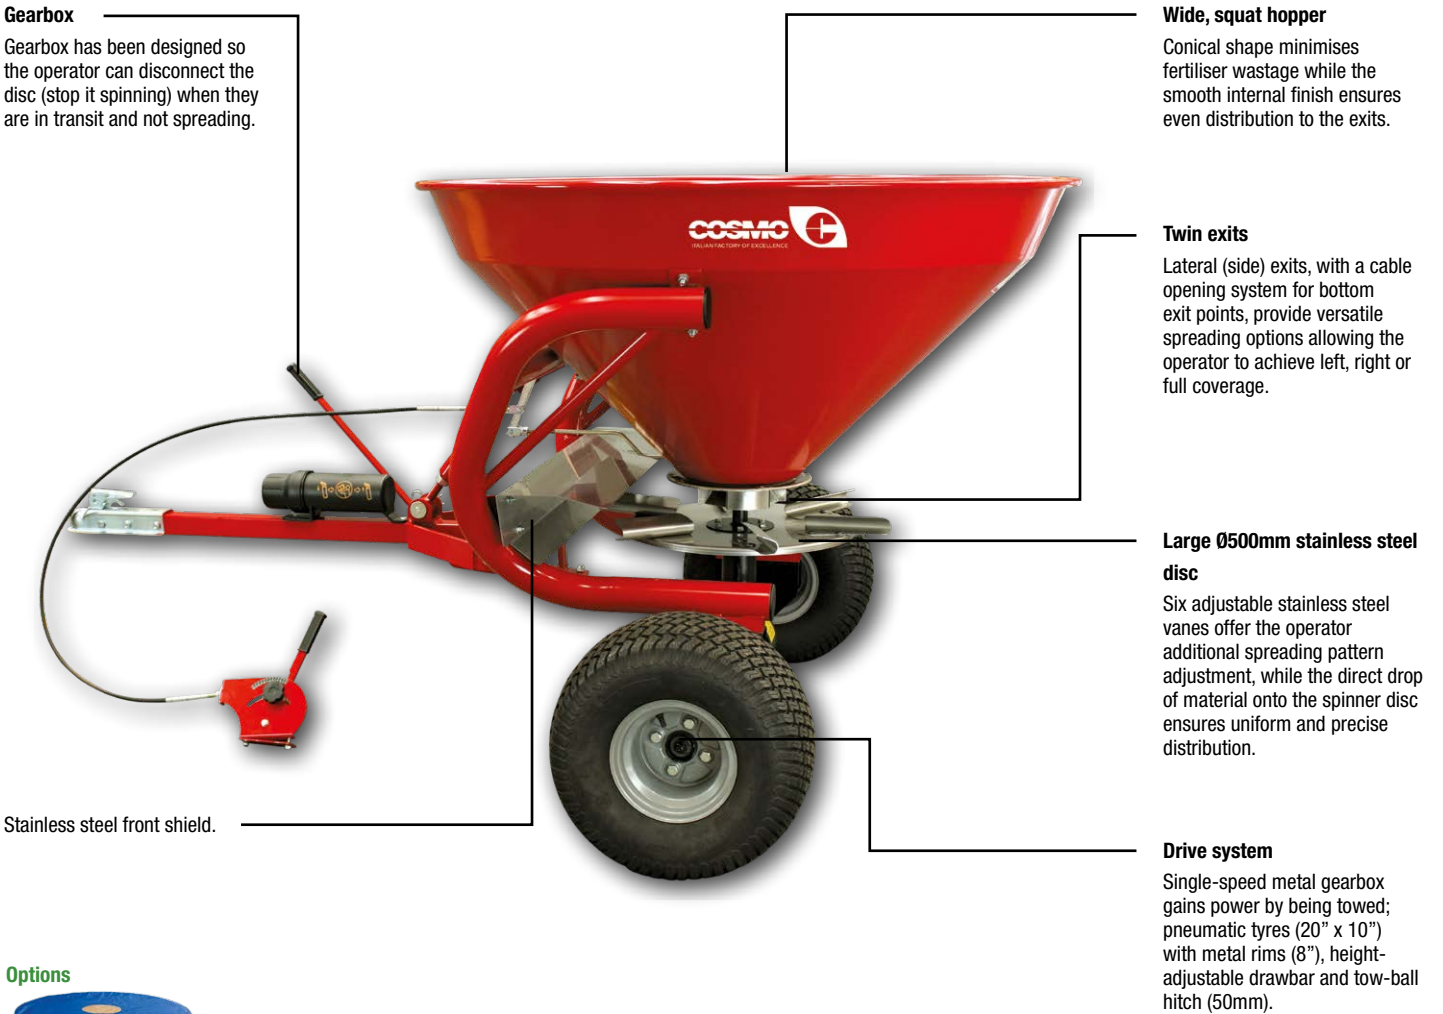

The COSMO PTB Series Fertiliser Spreaders, precision engineered in Italy, providing accurate spreading of fertiliser and seed from 8 to 16m without the need for a tractor's PTO connection. Forget about PTO connections as the PTB Series comes with a tow hitch, making it compatible with various machines like ATVs, RTVs, tractors and cars.

Designed with a squat hopper for easy loading and a wide wheel-based construction, these spreaders offer stability, reduced soil compaction, and improved traction with a larger capacity.

The metal hopper boasts a seamless design, spun from a single sheet of steel, ensuring strength and reliability. Metal parts, including the braced and reinforced tubular frame, are protected with a two-stage polyurethane finish, providing long-lasting durability.

Options

902.004
Hopper cover (PTB560)

Code	CPTB-560
Size reference	560ltr Tow Type Spinner Spreader
Capacity (lt/kg)	485 / 480
Spreading width (m)	8 - 16
Dimensions	
Width (mm)	1900
Depth (mm)	2100
Height (mm)	1400
Weight (kg)	140