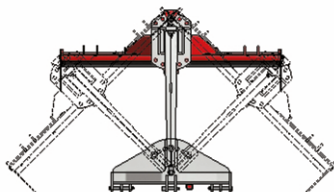

Equipped with a 5mm tapered main beam to provide the necessary strength to handle a wide range of adjustments, operators can confidently tilt the blade (max. 18°), angle (max. 30°) and offset it (max. 45°) to suit specific requirements. The main pivot points are manual adjustment, ensuring ease of use, while the greaseable feature improves maintenance and long-lasting performance. Relevant adjustment pin holes are reinforced for durability in demanding conditions.

## 3-Point linkage

Category 1, bolt-on lower hitch pins that can be reversed to suit tractors with a narrow linkage connection point.

Front parking stand facilitates connection to tractor.

## Reversible grading edge

Manufactured from high alloy BORON steel that is heat-treated, quenched and tempered.

## Options

Angle

Offset

Tilt

**KBDDWK**  
Dual depth wheel kit

Code	KBLD120	KBLD150	KBLD180
Size reference	1.2m   4'0"   48"	1.5m   5'0"   60"	1.8m   6'0"   72"
Adjustment	Angle, offset and tilt		
Controlled by	Pins and clips		
Blade angle	5 positions = square, 2 left, 2 right   15° & 30°		
Blade offset	7 positions = square, 3 left, 3 right   15° (200mm), 30° (400mm) & 45° (600mm)		
Blade tilt	5 positions = square, 2 left, 2 right   9° & 18°		
Overall width (mm)	1250	1550	1850
Tractor range (hp)	15 - 35   12.5 - 29 @ PTO	22 - 35   19 - 29 @ PTO	25 - 35   21 - 29 @ PTO
Weight (kg)	135	145	155