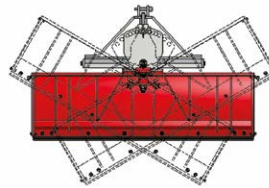

Equipped with a 5mm tapered main beam to provide the necessary strength to handle a wide range of adjustments, operators can confidently tilt the blade (max. 18°), angle (max. 30°) and offset it (max. 45°) to suit specific requirements. The main pivot points are manual adjustment, ensuring ease of use, while the greaseable feature improves maintenance and long-lasting performance. Relevant adjustment pin holes are reinforced for durability in demanding conditions.

## Reversible grading edge

Manufactured from high alloy BORON steel that is heat-treated, quenched and tempered.

## Finish

High-build primer and agricultural enamel topcoat.

## Options

Angle

Offset

Tilt

**KBDDWK**  
Dual depth wheel kit

Code	KBLD120	KBLD150	KBLD180
Size reference	1.2m   4'0"   48"	1.5m   5'0"   60"	1.8m   6'0"   72"
Adjustment	Angle, offset and tilt		
Controlled by	Pins and clips		
Blade angle	5 positions = square, 2 left, 2 right   15° & 30°		
Blade offset	7 positions = square, 3 left, 3 right   15° (200mm), 30° (400mm) & 45° (600mm)		
Blade tilt	5 positions = square, 2 left, 2 right   9° & 18°		
Overall width (mm)	1250	1550	1850
Tractor range (hp)	15 - 35   12.5 - 29 @ PTO	22 - 35   19 - 29 @ PTO	25 - 35   21 - 29 @ PTO
Weight (kg)	135	145	155