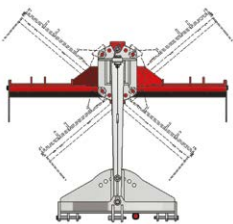

Equipped with a 5mm tapered main beam to provide the necessary strength to handle a wide range of adjustments, operators can confidently tilt the blade (max. 18°), angle (max. 30°) and offset it (max. 45°) to suit specific requirements. The main pivot points are manual adjustment, ensuring ease of use, while the greaseable feature improves maintenance and long-lasting performance. Relevant adjustment pin holes are reinforced for durability in demanding conditions.

## 3-Point linkage

Category 1, bolt-on lower hitch pins that can be reversed to suit tractors with a narrow linkage connection point.

Front parking stand facilitates connection to tractor.

## Reversible grading edge

Manufactured from high alloy BORON steel that is heat-treated, quenched and tempered.

## Options

Angle

Offset

Tilt

**KBDDWK**  
Dual depth wheel kit

Code	KBLD120	KBLD150	KBLD180
Size reference	1.2m   4'0"   48"	1.5m   5'0"   60"	1.8m   6'0"   72"
Adjustment	Angle, offset and tilt		
Controlled by	Pins and clips		
Blade angle	5 positions = square, 2 left, 2 right   15° & 30°		
Blade offset	7 positions = square, 3 left, 3 right   15° (200mm), 30° (400mm) & 45° (600mm)		
Blade tilt	5 positions = square, 2 left, 2 right   9° & 18°		
Overall width (mm)	1250	1550	1850
Tractor range (hp)	15 - 35   12.5 - 29 @ PTO	22 - 35   19 - 29 @ PTO	25 - 35   21 - 29 @ PTO
Weight (kg)	135	145	155