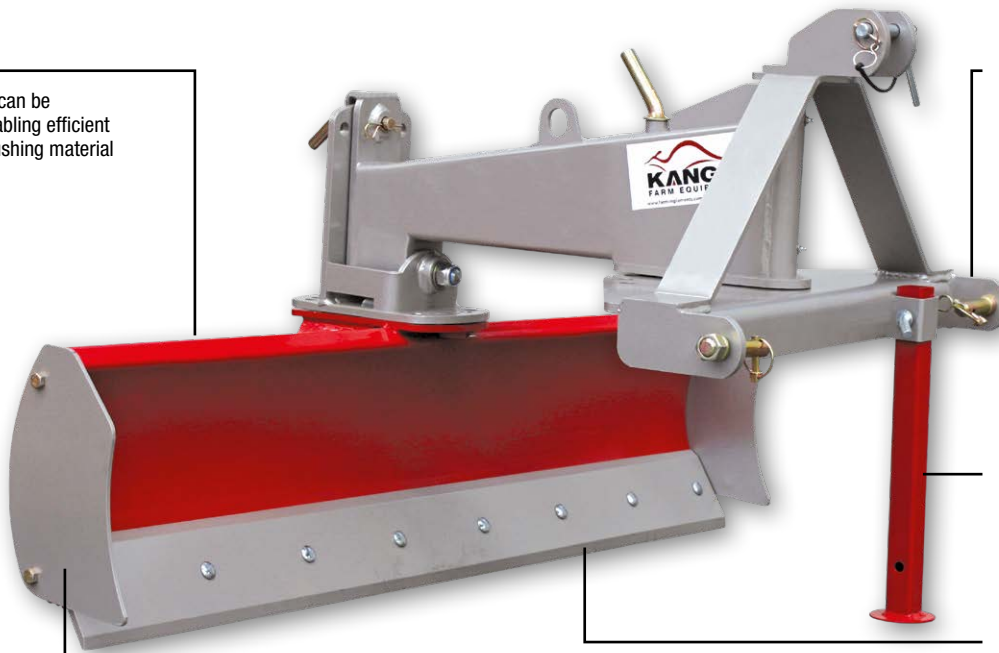

LD Range Grader Blade

KANGA LD Range Grader Blades, engineered for tractors with 15 to 35hp, represent Australia's next generation of grading design, delivering exceptional versatility for various applications, including levelling, finish grading and backfilling.

Equipped with a 5mm tapered main beam to provide the necessary strength to handle a wide range of adjustments, operators can confidently tilt the blade (max. 18°), angle (max. 30°) and offset it (max. 45°) to suit specific requirements. The main pivot points are manual adjustment, ensuring ease of use, while the greaseable feature improves maintenance and long-lasting performance. Relevant adjustment pin holes are reinforced for durability in demanding conditions.

The LD Grader Blades boast a reinforced and involuted mouldboard design, enabling efficient and continuous rolling and clearance of material. Wings assist in containing the material within the blade area, enhancing overall performance.

Mouldboard

6mm mouldboard can be reversed 180°, enabling efficient back blading by pushing material backwards.

3-Point linkage

Category 1, bolt-on lower hitch pins that can be reversed to suit tractors with a narrow linkage connection point.

Front parking stand facilitates connection to tractor.

Reversible grading edge

Manufactured from high alloy BORON steel that is heat-treated, quenched and tempered.

Finish

High-build primer and agricultural enamel topcoat.

Options